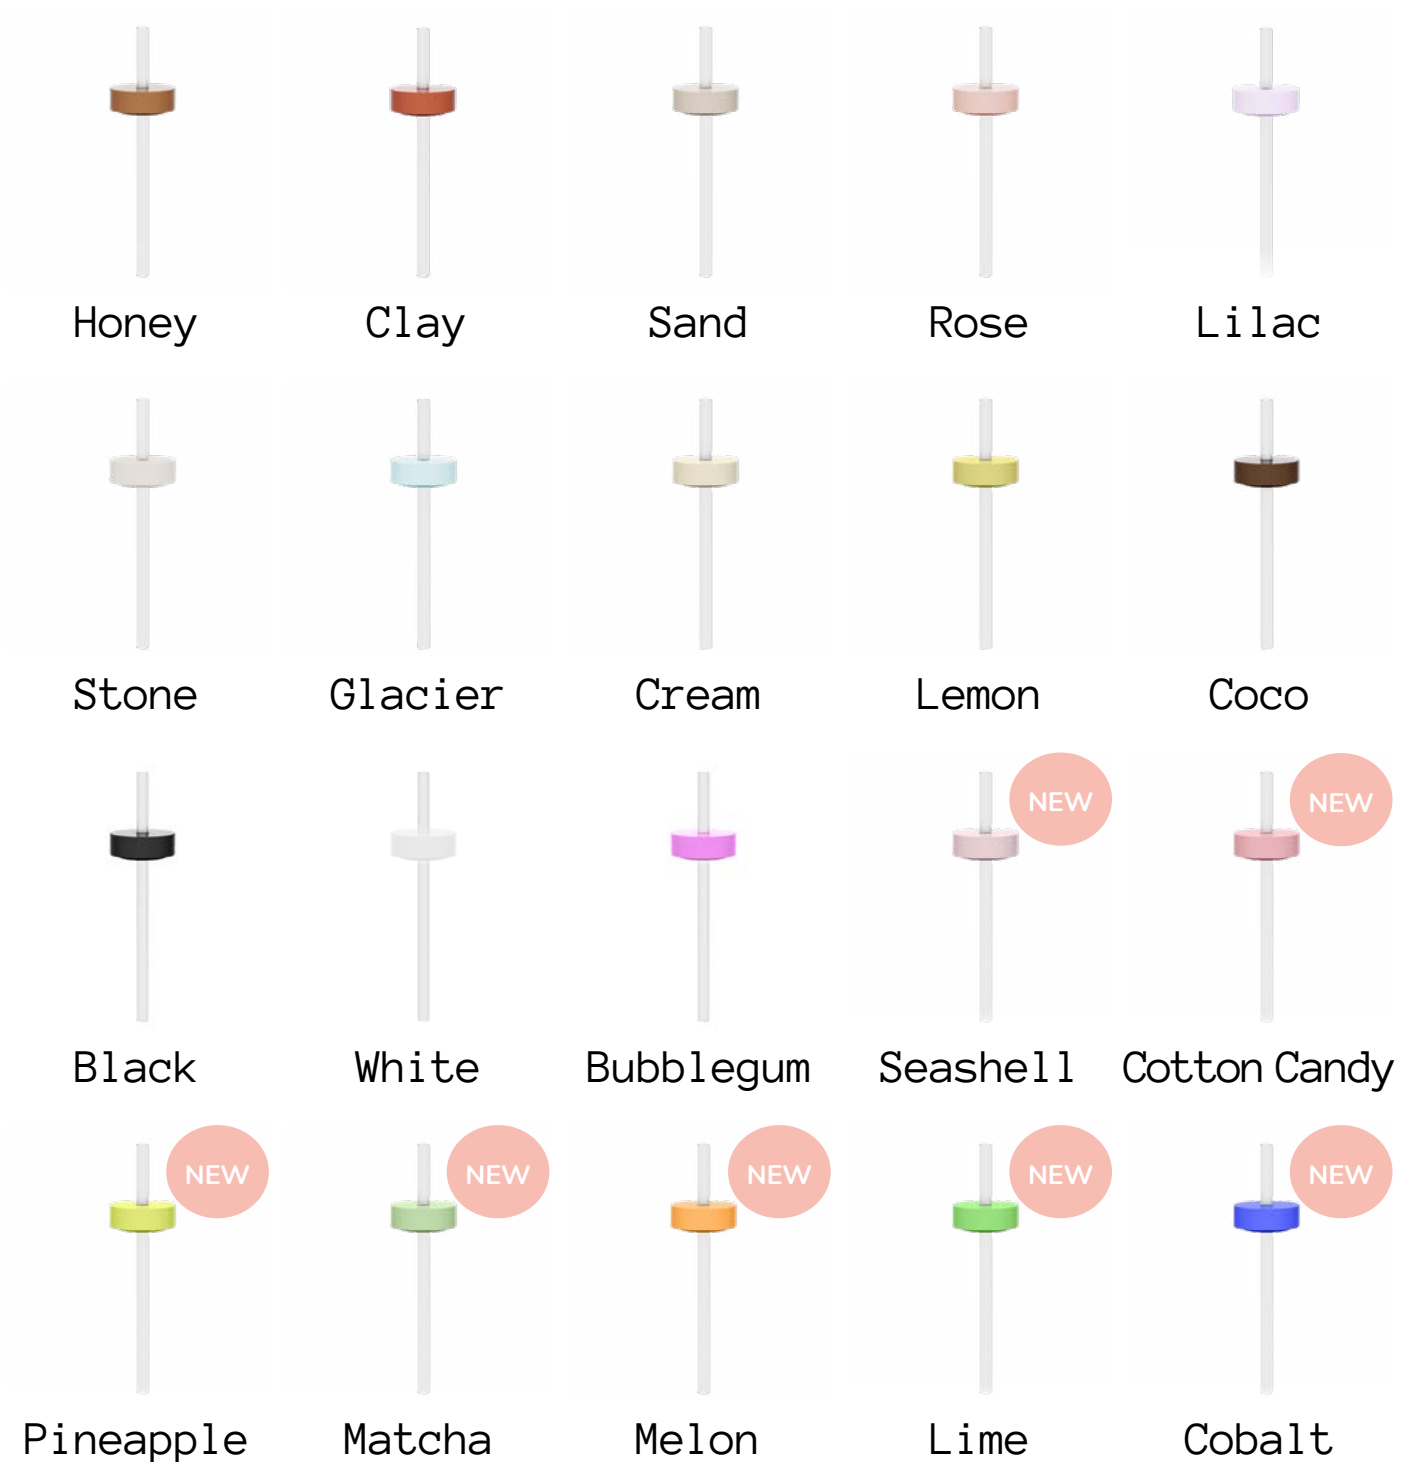

Lounge Straw+Cap

Compatible with Day, Mama & Puffer Bottles

Our signature silicone straw & cap. Featuring a simple press-fit, spill resistant lid and wide straw. Made from the purest LFGB certified* food-grade silicone.

Spill proof press on lid
Cleaning brush included
Top rack dishwasher safe
BPA, PVC, Phthalate-Free

Wholesale Price(ex GST): **$9.98**

RRP(inc GST): **$19.95**

Increments: 2