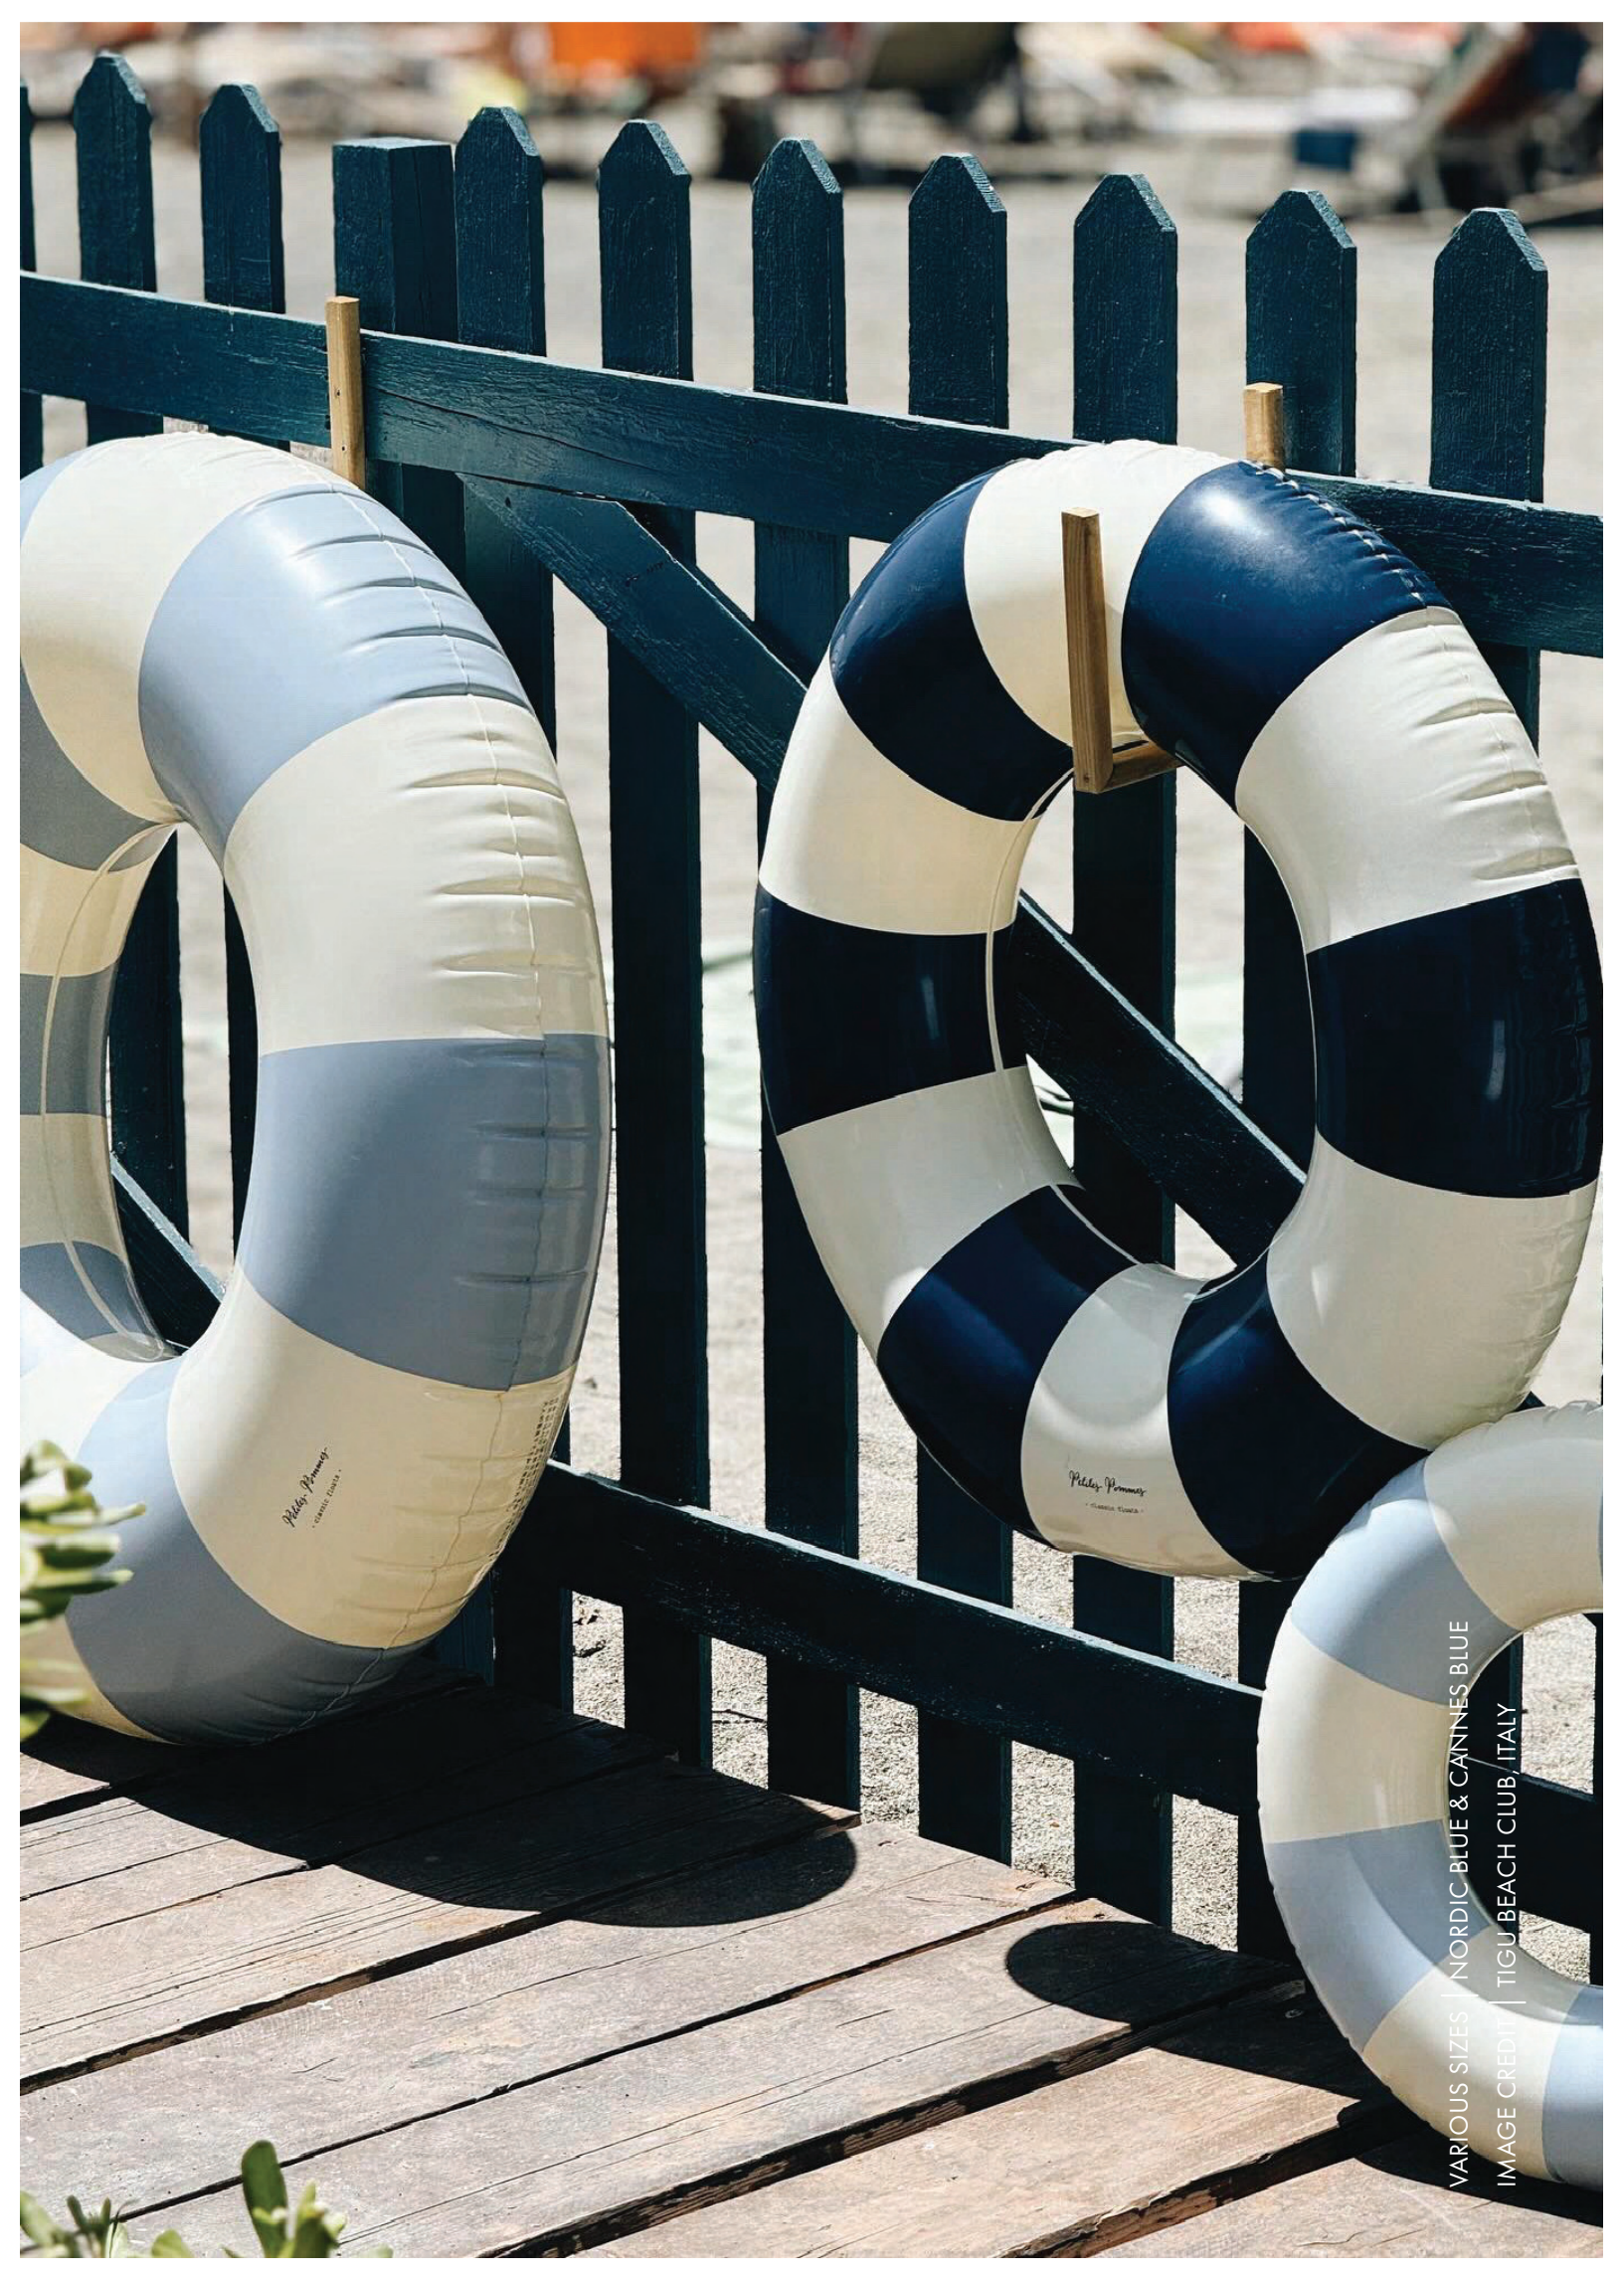

VARIOUS SIZES | NORDIC BLUE & CANNES BLUE
IMAGE CREDIT | TIGU BEACH CLUB / ITALY