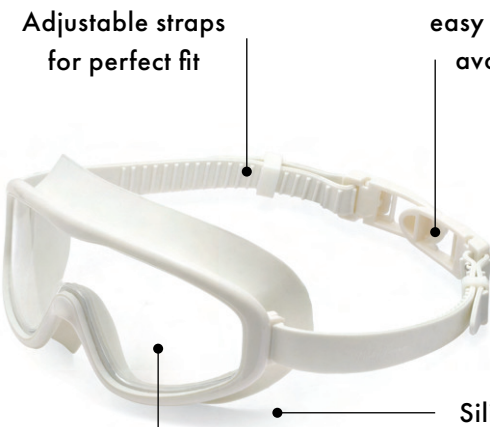

DOLCE

CHARLESTON

Adjustable straps
for perfect fit

Practical buckle for
easy fastening and to
avoid pulled hair

Silicone base for
superior comfort and
water tightness

Wide-vision
anti-fog lens

News!

CARL SWIM GOGGLES AC02 TEEN | ADULT