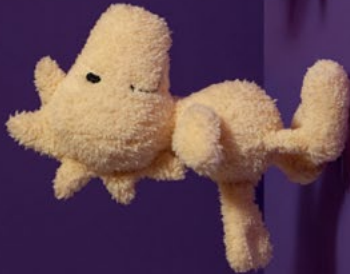

BON
TON
TOYS

PEANUTS